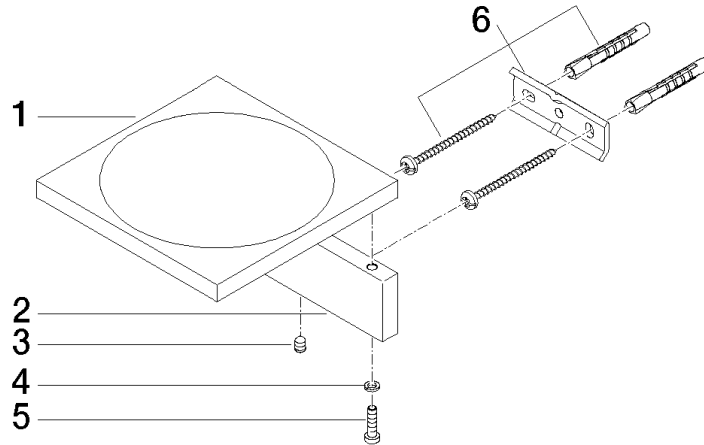

Soap dish wall model - Chrome

MEM

83 410 780

- width 120mm
- height 45 mm
- 120mm projection

Fits: MEM, CYO

	Chrome	83 410 780-00
	Brushed Platinum	83 410 780-06
	Platinum	83 410 780-08
	Dark Chrome	83 410 780-19
	Brushed Durabronze (23kt Gold)	83 410 780-28
	Brushed Champagne (22kt Gold)	83 410 780-46
	Champagne (22kt Gold)	83 410 780-47
	Brushed Dark Platinum	83 410 780-99

83 410 780

mm [inches]

83 410 780

Parts for other finishes can be found here: Brushed Platinum

Spare parts list

No.	Item Number	Name	Quantity used	Delivery time
1	08 17 78 601-00	dish	1	60
2	08 17 78 507-00	holder	1	60
3	90 31 11 112 00 90	pin	1	2
4	90 30 11 029 00 90	disc	2	2
5	09 30 30 069 90	screw	2	2
6	05 17 20 718 00 90	fixing set	1	2