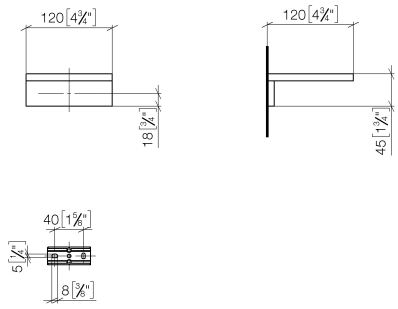

Soap dish wall model - Chrome

MEM

83 410 780

- width 120mm
- height 45 mm
- 120mm projection

Fits: MEM, CYO

	Chrome	83 410 780-00
	Brushed Platinum	83 410 780-06
	Platinum	83 410 780-08
	Dark Chrome	83 410 780-19
	Brushed Durabronze (23kt Gold)	83 410 780-28
	Brushed Champagne (22kt Gold)	83 410 780-46
	Champagne (22kt Gold)	83 410 780-47
	Brushed Dark Platinum	83 410 780-99

83 410 780

mm [inches]

83 410 780

Parts for other finishes can be found here: Brushed Platinum

Spare parts list

No.	Item Number	Name	Quantity used	Delivery time
1	08 17 78 601-00	dish	1	60
2	08 17 78 507-00	holder	1	60
3	90 31 11 112 00 90	pin	1	2
4	90 30 11 029 00 90	disc	2	2
5	09 30 30 069 90	screw	2	2
6	05 17 20 718 00 90	fixing set	1	2